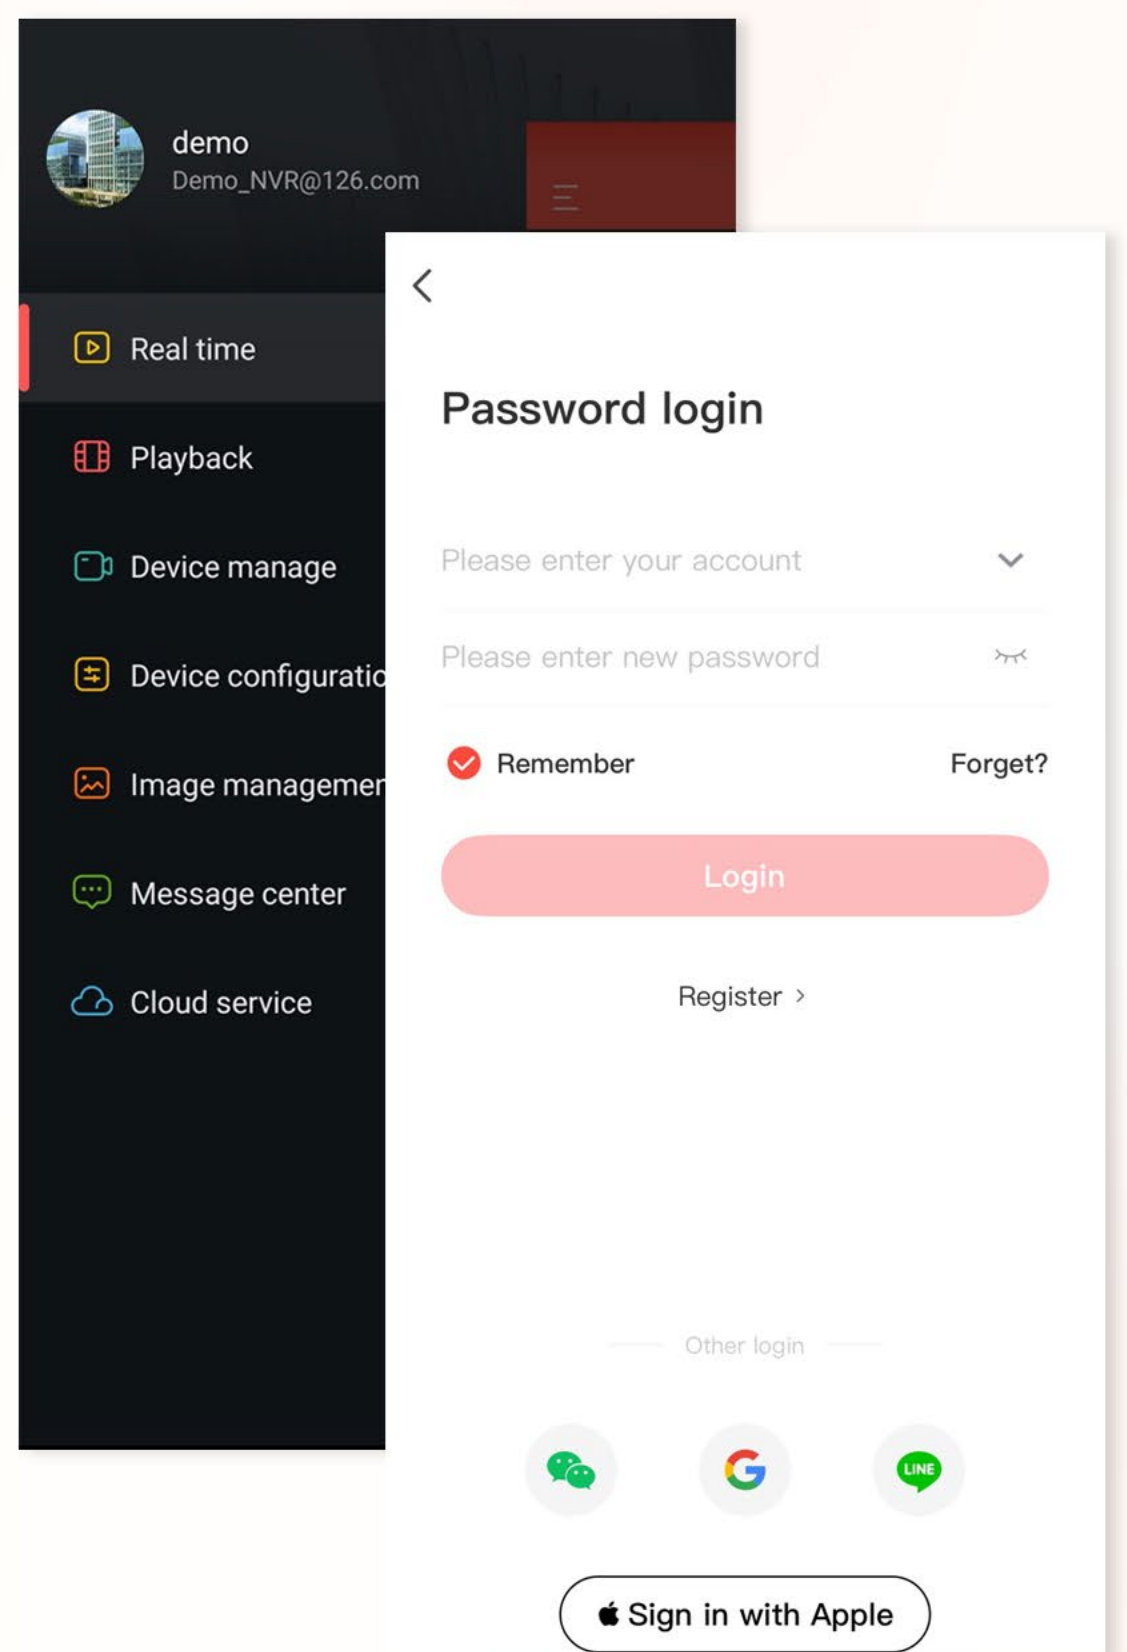

Appearance

- ① *Stylish*
- ② *Better materials*
- ③ *Efficient heat dissipation*

NVR 6.0

Latest Version

Hardware

- ① *Strengthen electrical surge protection of POE port.*
- ② *Optimize pcb layout for better emc performance.*
- ③ *Upgrade pcb production process.*

NVR 6.0

Latest Version

Software·Simple Interface

- ① *Interface upgrades*
- ② *Easy to use*

Bitvision New Version

New Feelings · New Experiences

Appearance

UI font type, size and layout, icons, and colors are simpler and more beautiful.

Multi-screen Display & Toolbar

Supports 1/4/6/9/16 multi-screen display

Supports manual alarm, the PTZ function interface, preset point, preset cruise, quick access to device configuration, image adjustment, device sharing and message center.