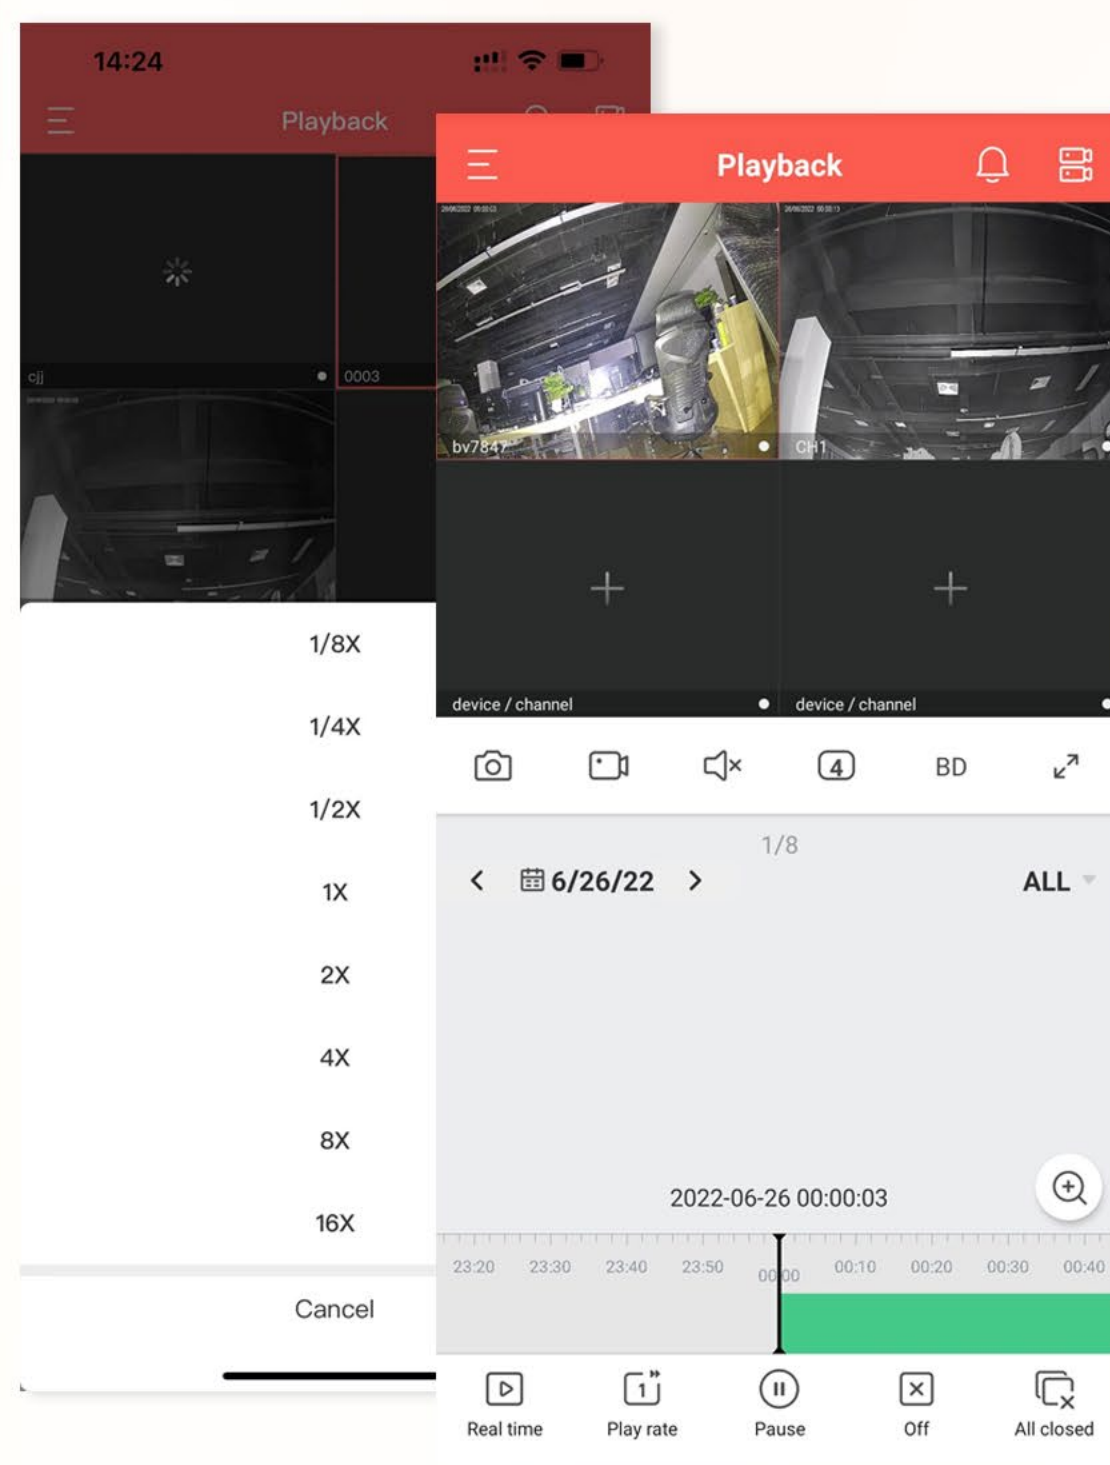

Playback

The playback speed supports a maximum of 16X, a minimum of 1/8X, and supports playback pause, which is easy to operate and has a better experience.