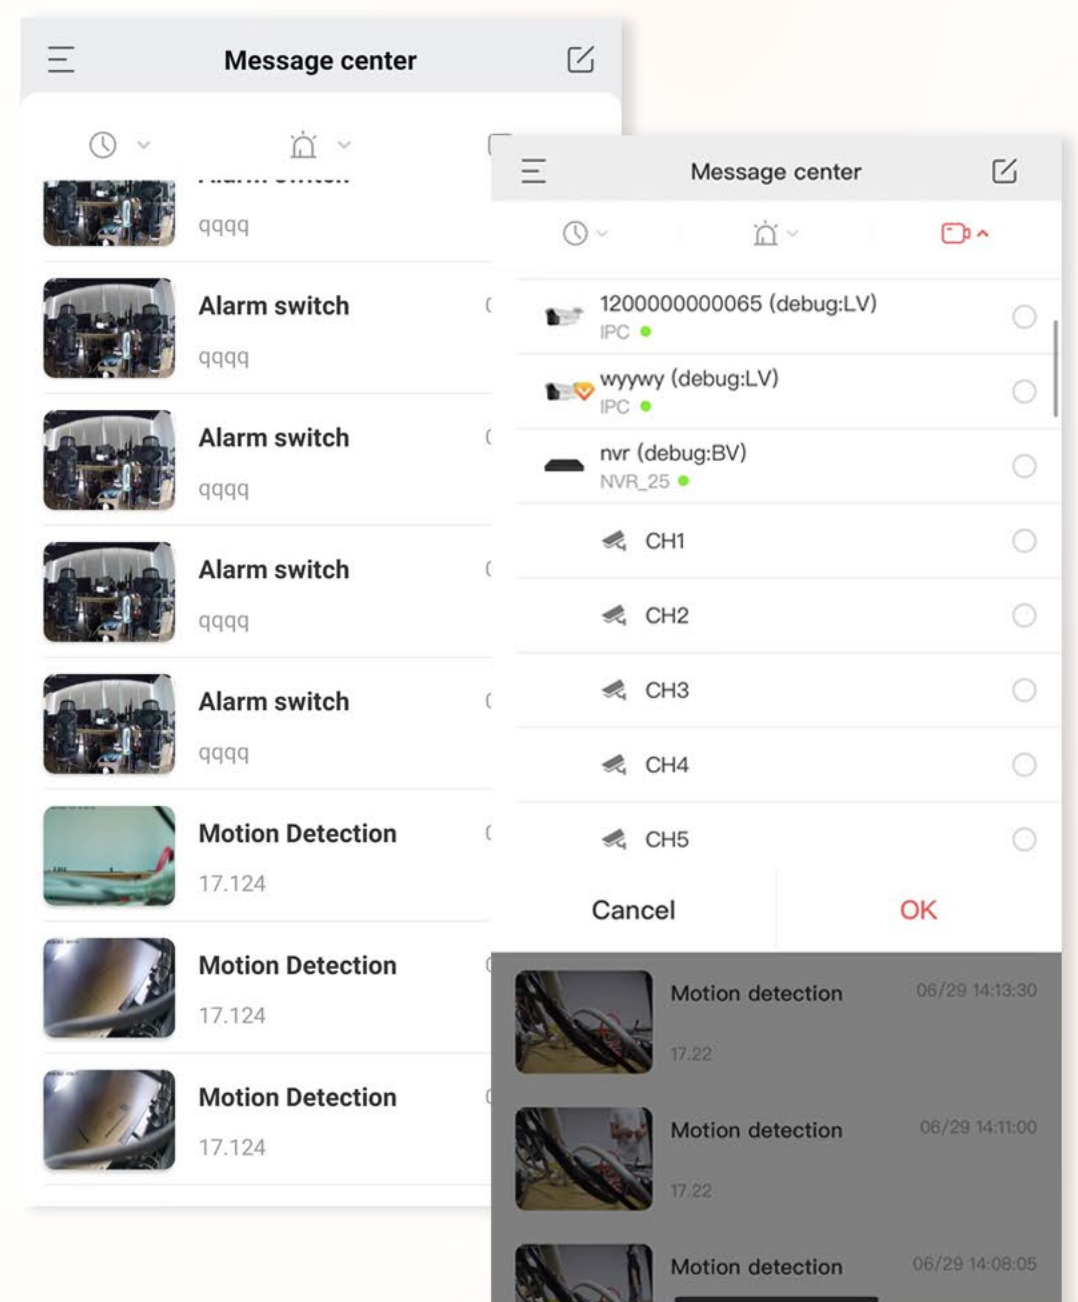

NVR 6.0

Latest Version

Software·Simple Interface

- ① *Interface upgrades*
- ② *Easy to use*

Bitvision New Version

New Feelings · New Experiences

Appearance

UI font type, size and layout, icons, and colors are simpler and more beautiful.

Multi-screen Display & Toolbar

Supports 1/4/6/9/16 multi-screen display

Supports manual alarm, the PTZ function interface, preset point, preset cruise, quick access to device configuration, image adjustment, device sharing and message center.

Playback

The playback speed supports a maximum of 16X, a minimum of 1/8X, and supports playback pause, which is easy to operate and has a better experience.

Comprehensive Functions

Almost all the functions of the device on the web are covered.

Message Center

Supports the display of all messages of motion detection and intelligent event alarm, and can support filtering corresponding alarm information by time, type, and device, which is conducive to customer investigation and targeted viewing.