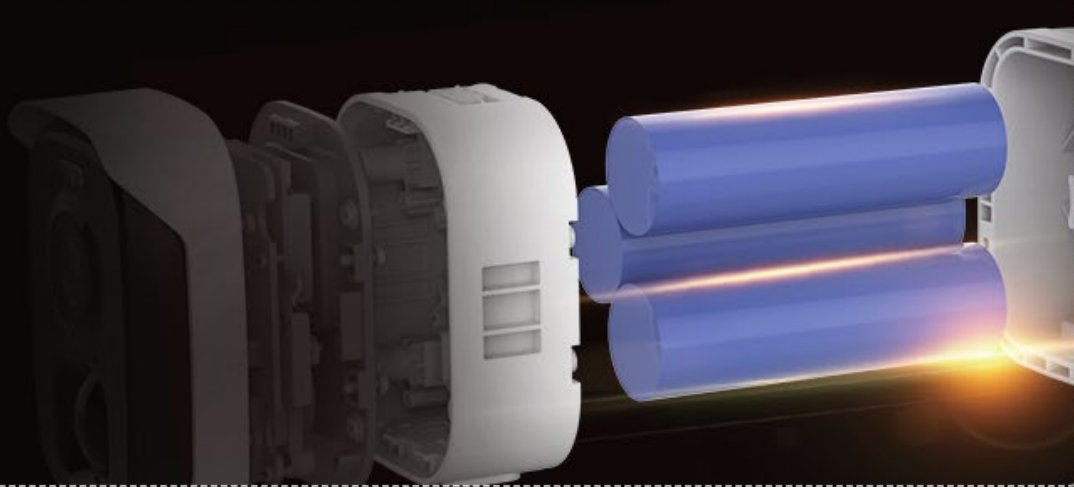

**Rechargeable
Battery**