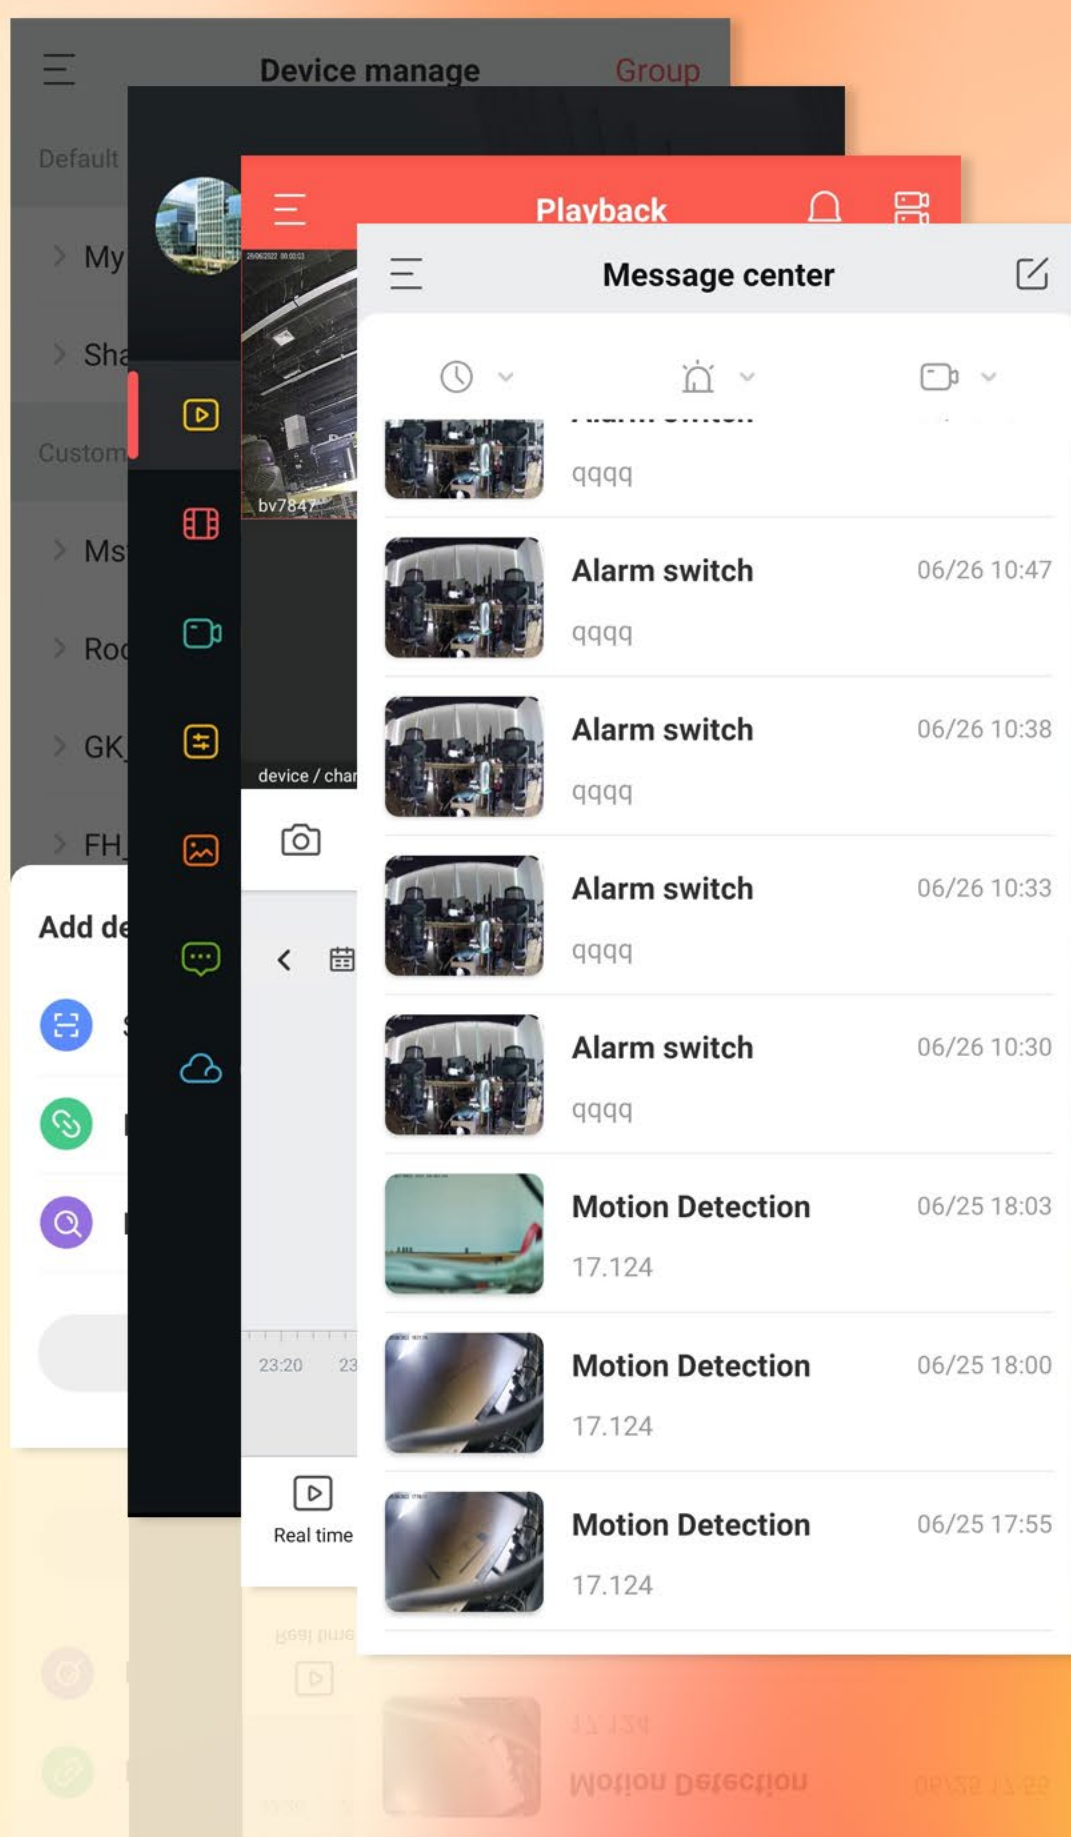

NVR 6.0

Latest Version

Software·Simple Interface

- ① *Interface upgrades*
- ② *Easy to use*

Bitvision New Version

New Feelings · New Experiences

Appearance

UI font type, size and layout, icons, and colors are simpler and more beautiful.

Multi-screen Display & Toolbar

Supports 1/4/6/9/16 multi-screen display

Supports manual alarm, the PTZ function interface, preset point, preset cruise, quick access to device configuration, image adjustment, device sharing and message center.