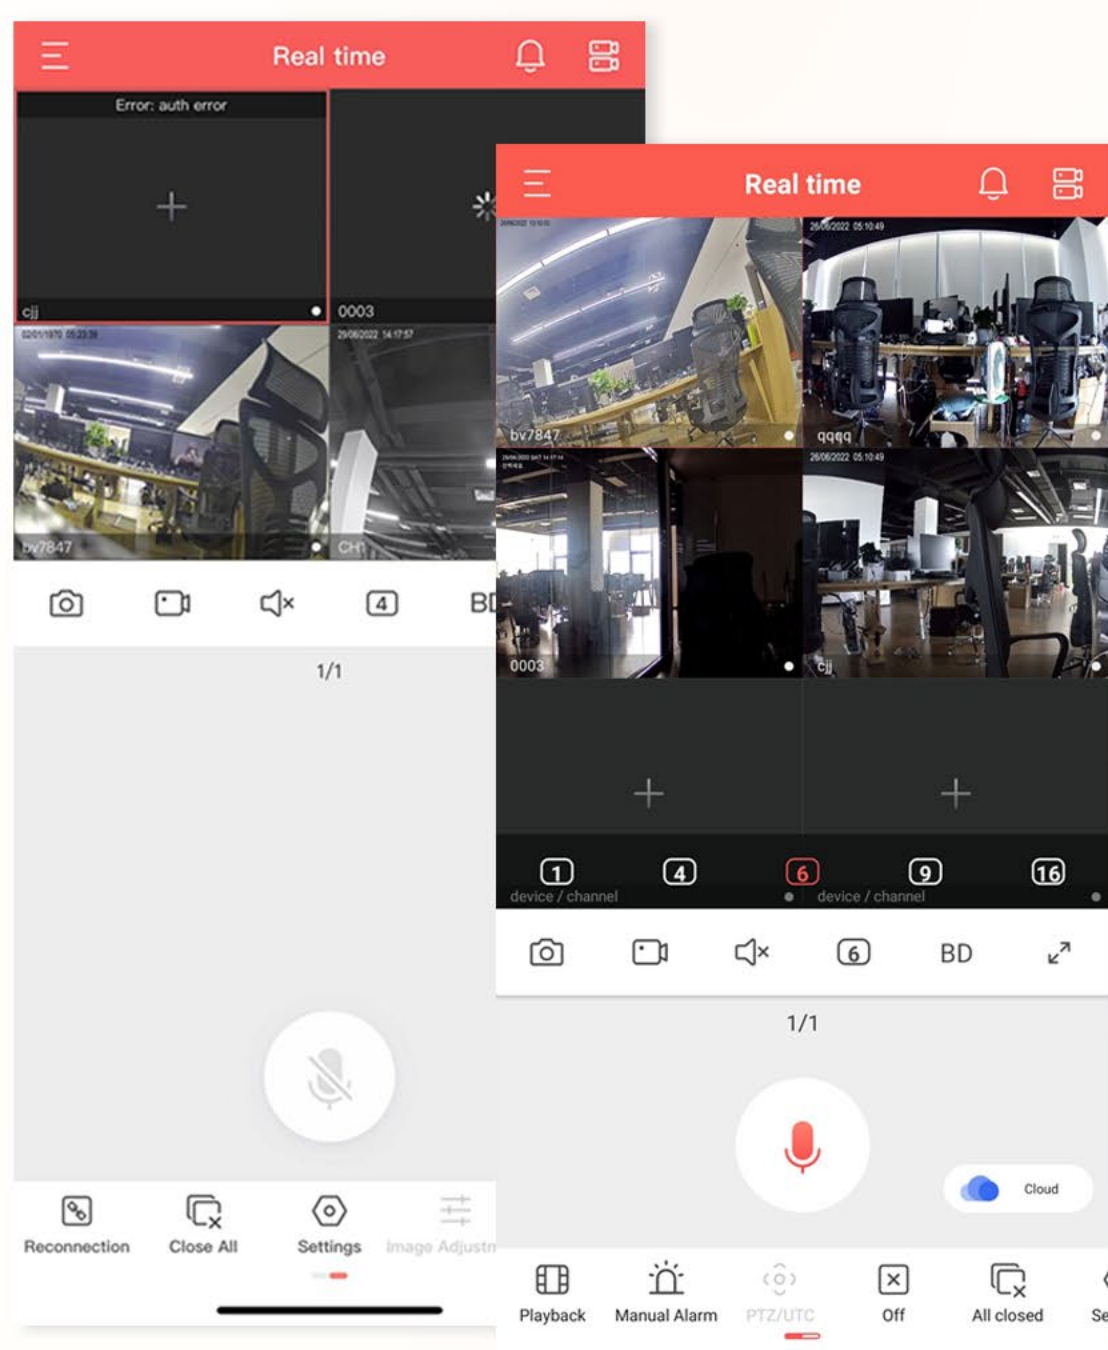

NVR 6.0

Latest Version

Software·Simple Interface

- ① *Interface upgrades*
- ② *Easy to use*

Bitvision New Version

New Feelings · New Experiences

Appearance

UI font type, size and layout, icons, and colors are simpler and more beautiful.

Multi-screen Display & Toolbar

Supports 1/4/6/9/16 multi-screen display

Supports manual alarm, the PTZ function interface, preset point, preset cruise, quick access to device configuration, image adjustment, device sharing and message center.