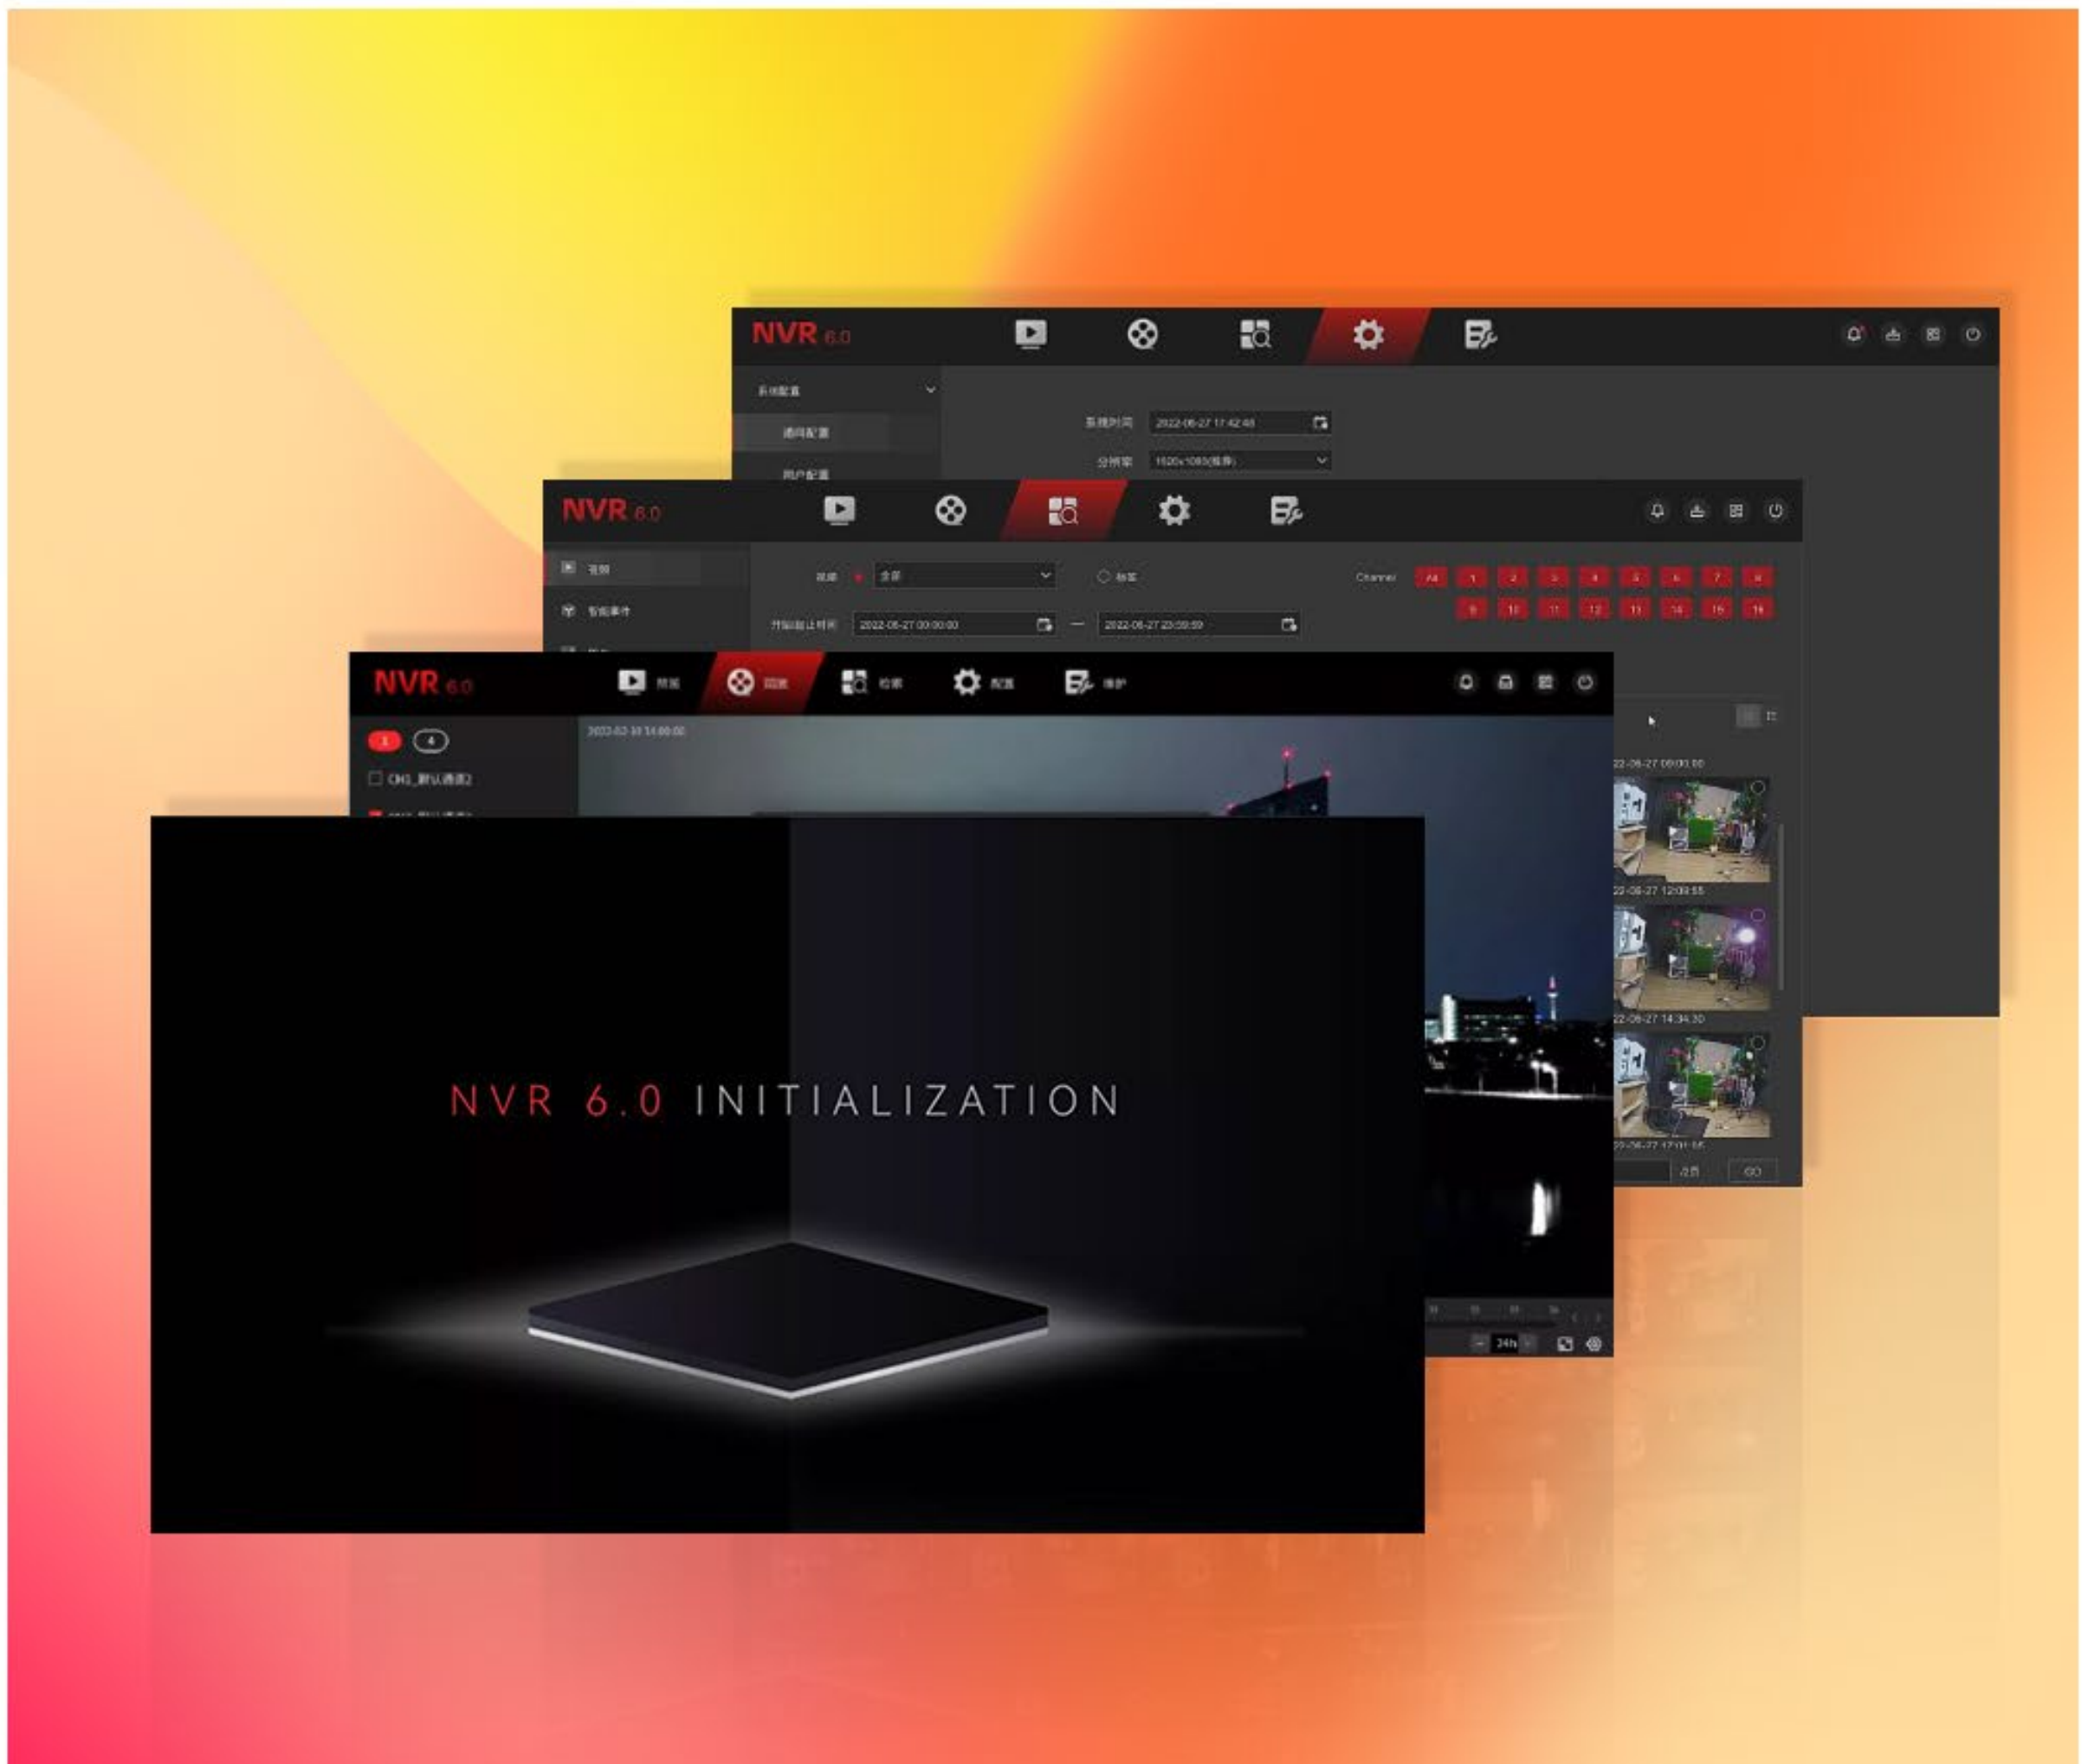

NVR 6.0

Latest Version