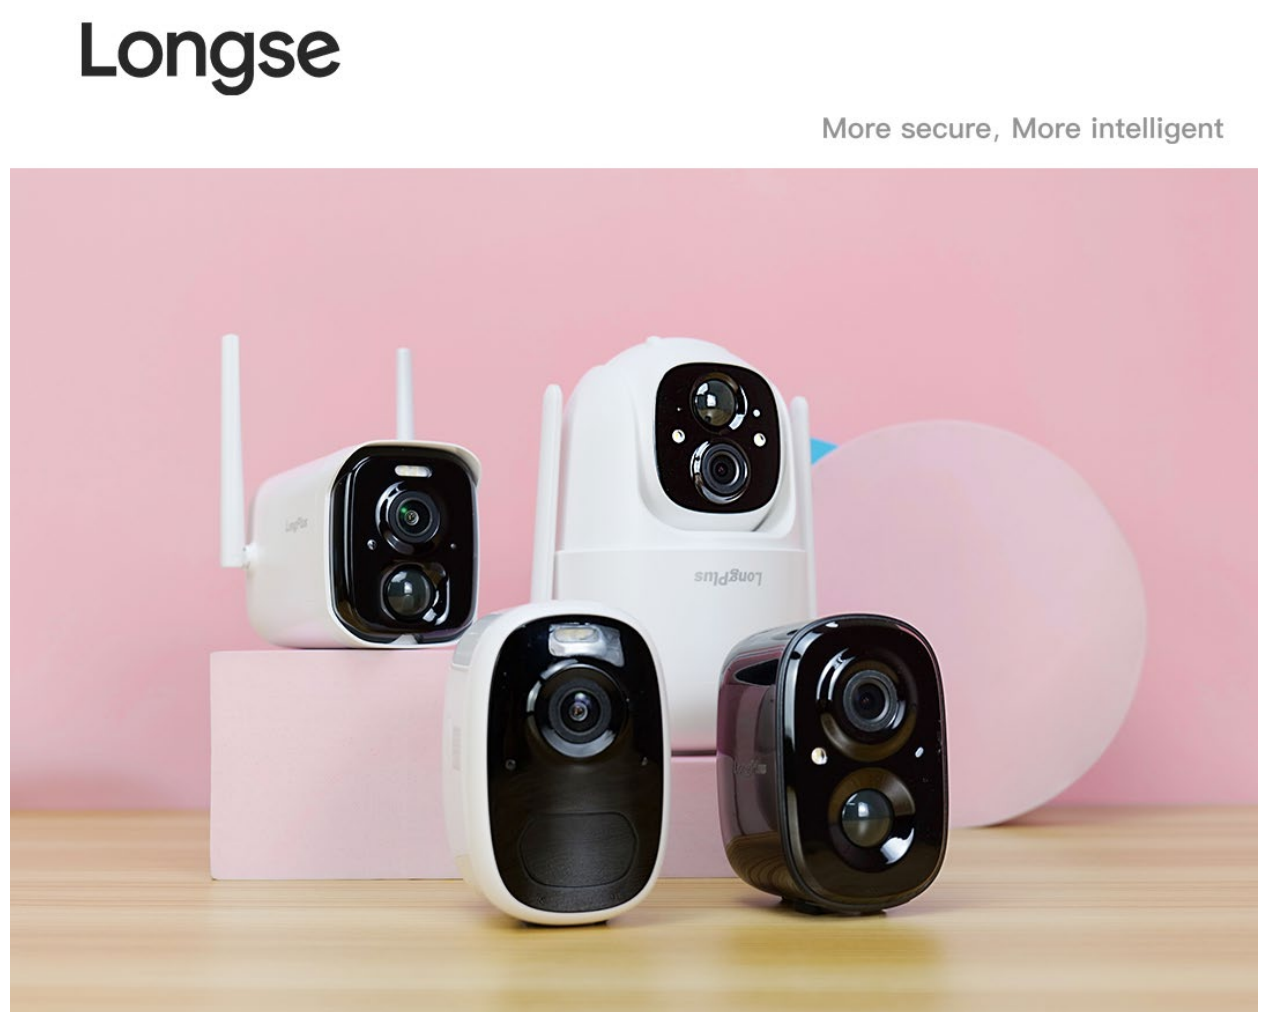

- Easy Charge by Solar Panel
- 4G Network Connection

Simple

Practical

Cost-effective

A white, dome-shaped security camera with a black lens cover and two small circular lights below it. The brand name "Longse" is printed on the top right of the camera's housing.

Cloud Storage
Support

What can a Smart WiFi Camera do?

Smart WiFi Camera

Suitable for office, home, shop and factory.

Battery Powered Camera

Suitable for courtyard and warehouse.

Battery Powered Camera

Suitable for roadside, fishpond, farm and pasture.