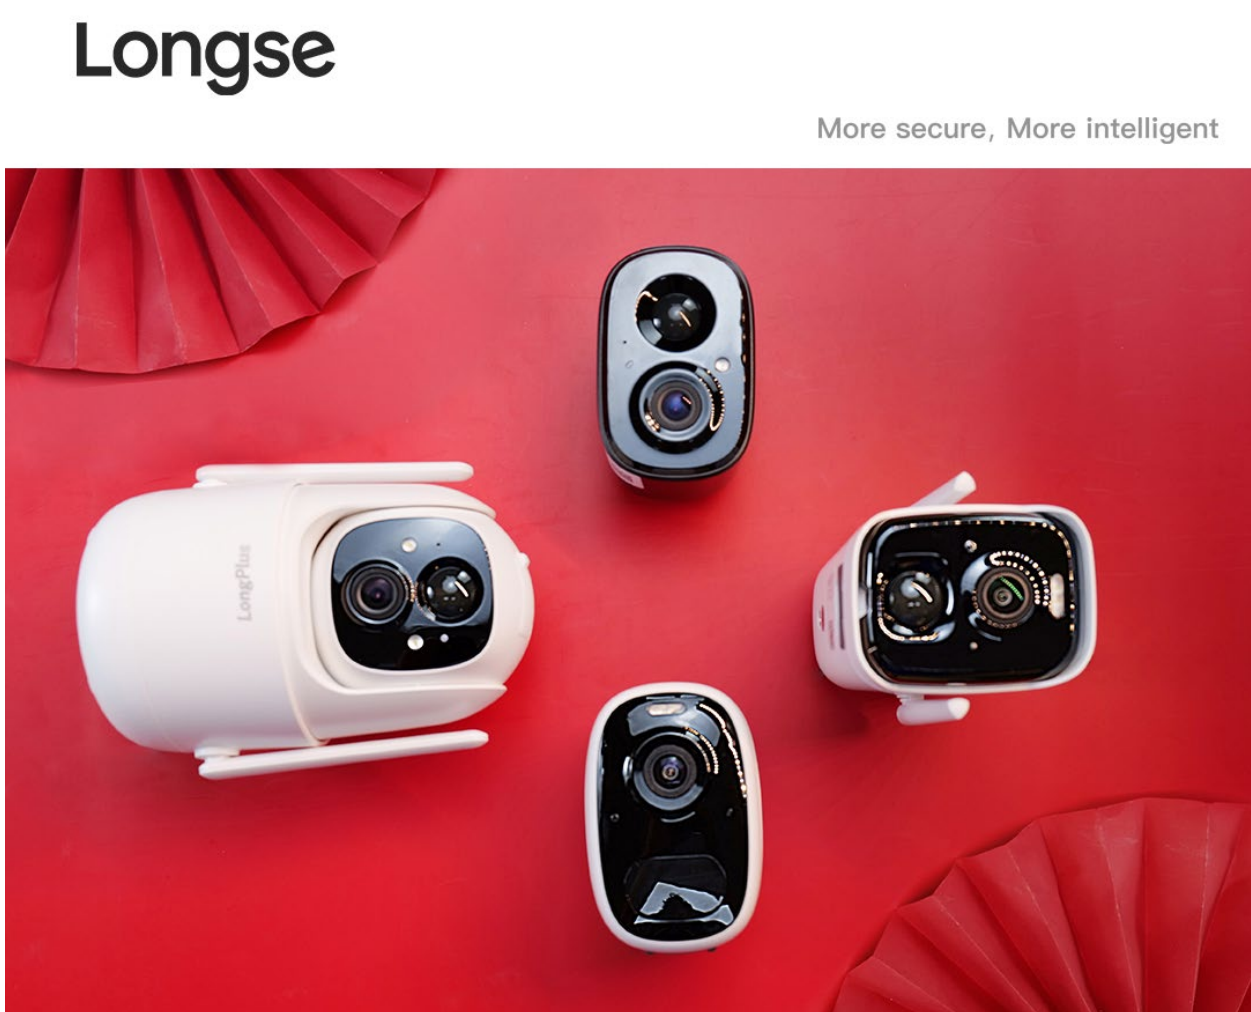

- Easy Charge by Solar Panel
- 4G Network Connection

Simple

Practical

Cost-effective

A white, dome-shaped security camera with a black lens cover and two small circular lights below it. The brand name "Longse" is printed on the top right of the camera's housing.

Battery
9000mAh

Horizontal Rotation Range
/

Tilt Rotation Range
/

Infrared LED
14μ x 2PCS

White Light
14μ x 2PCS

Audio
2-Way Audio

Alarm
Motion Detection

SD Card Slot
Support Max 128G

Cloud Storage
Support

What can a Smart WiFi Camera do?

Smart WiFi Camera

Suitable for office, home, shop and factory.

Battery Powered Camera

Suitable for courtyard and warehouse.

Battery Powered Camera

Suitable for roadside, fishpond, farm and pasture.