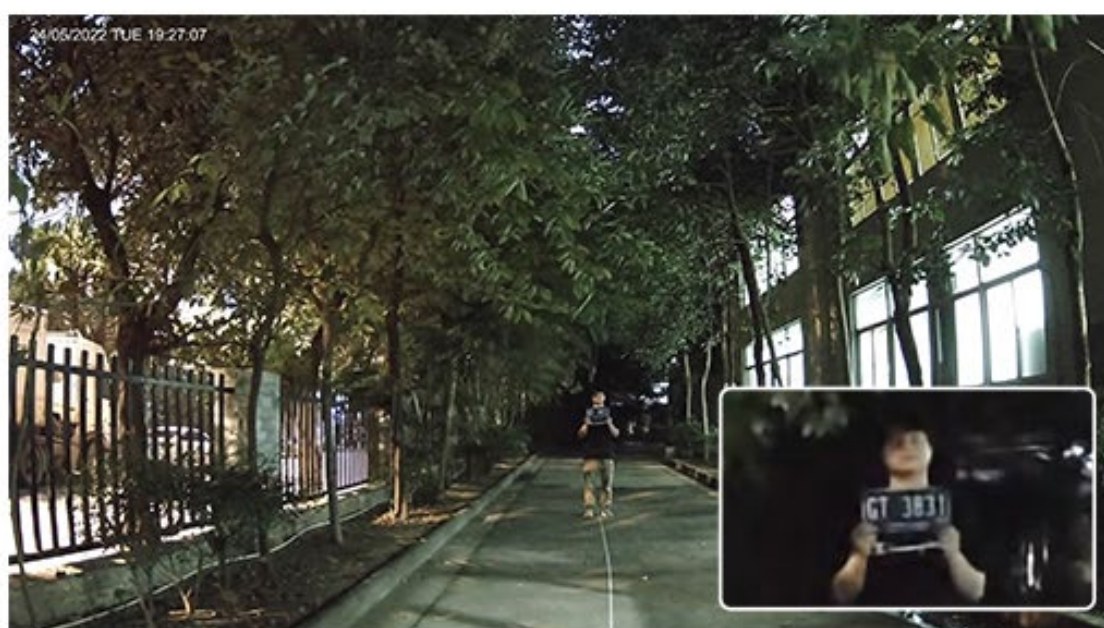

RP400WH Super Starlight Full Color IP Camera

4mm F1.0 Super Large Aperture Lens 140DB True WDR

Image Effect Comparison at Low Light Environment

Others

VS

RP400WH