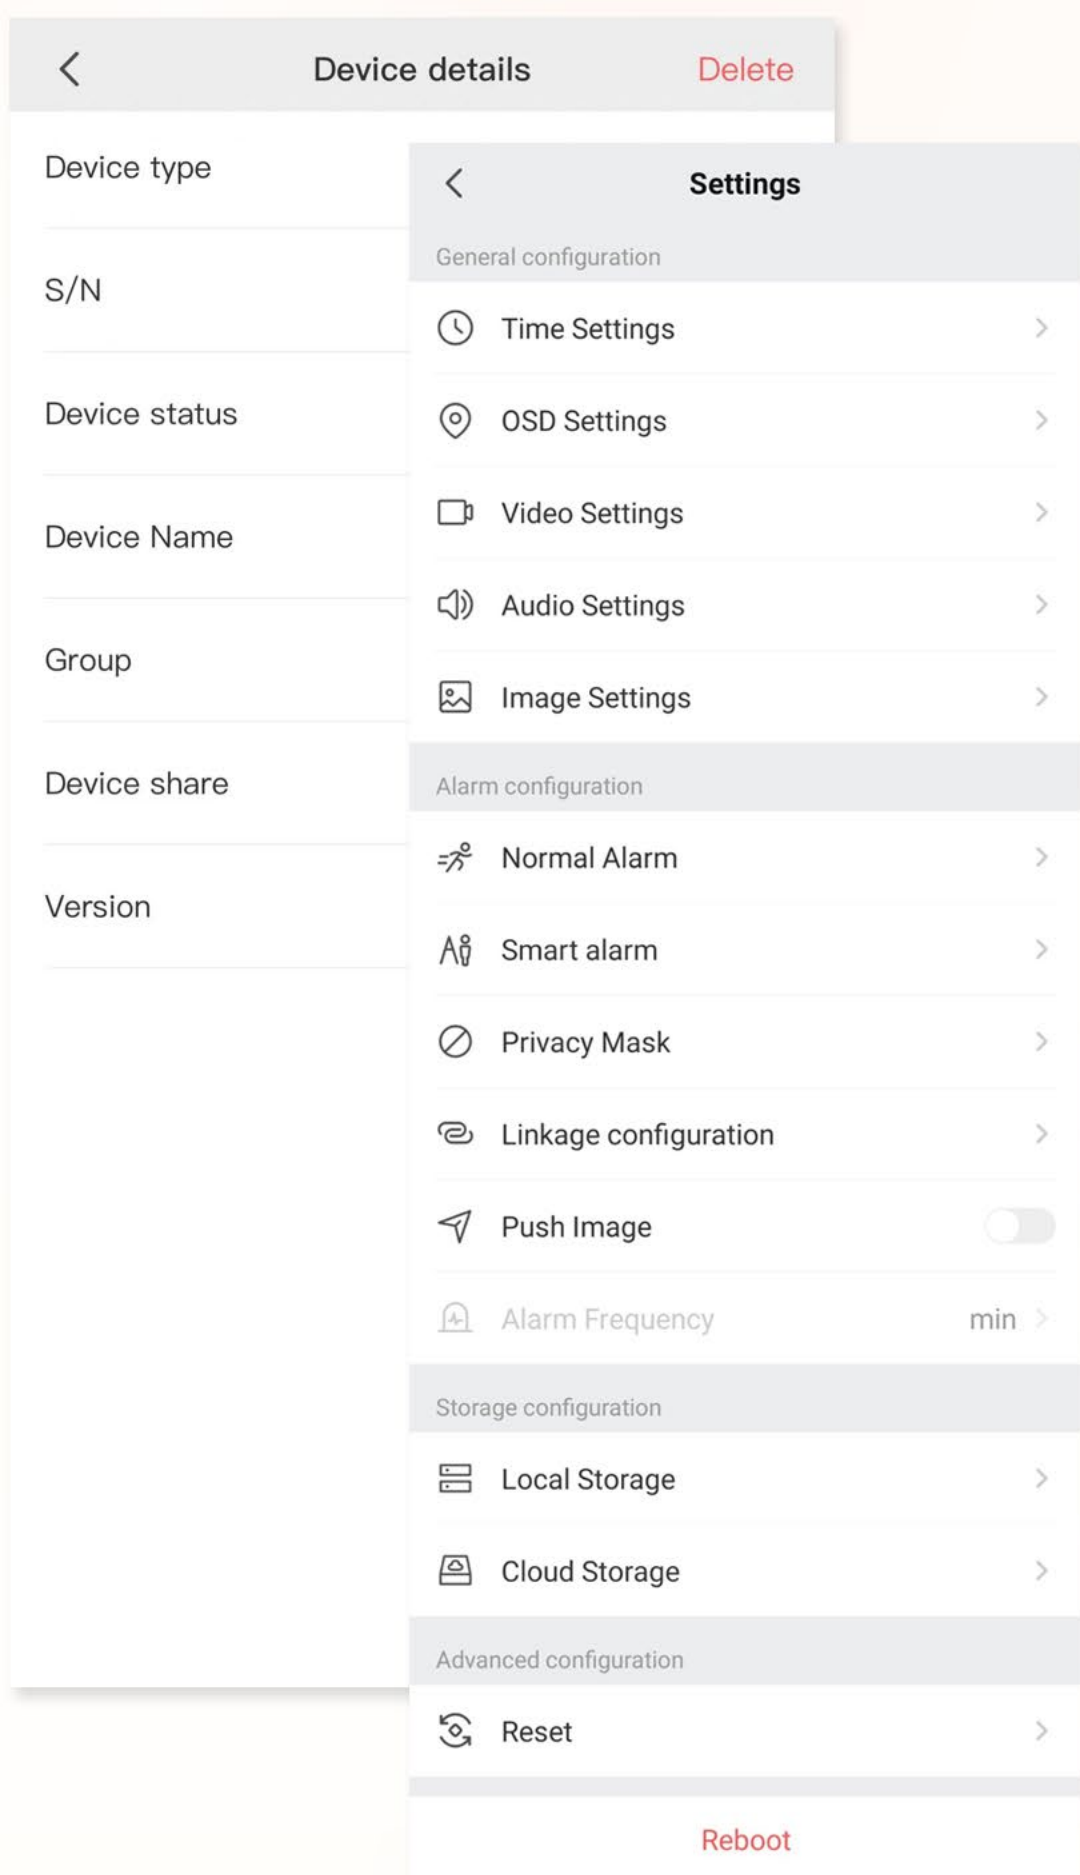

Comprehensive Functions

Almost all the functions of the device on the web are covered.