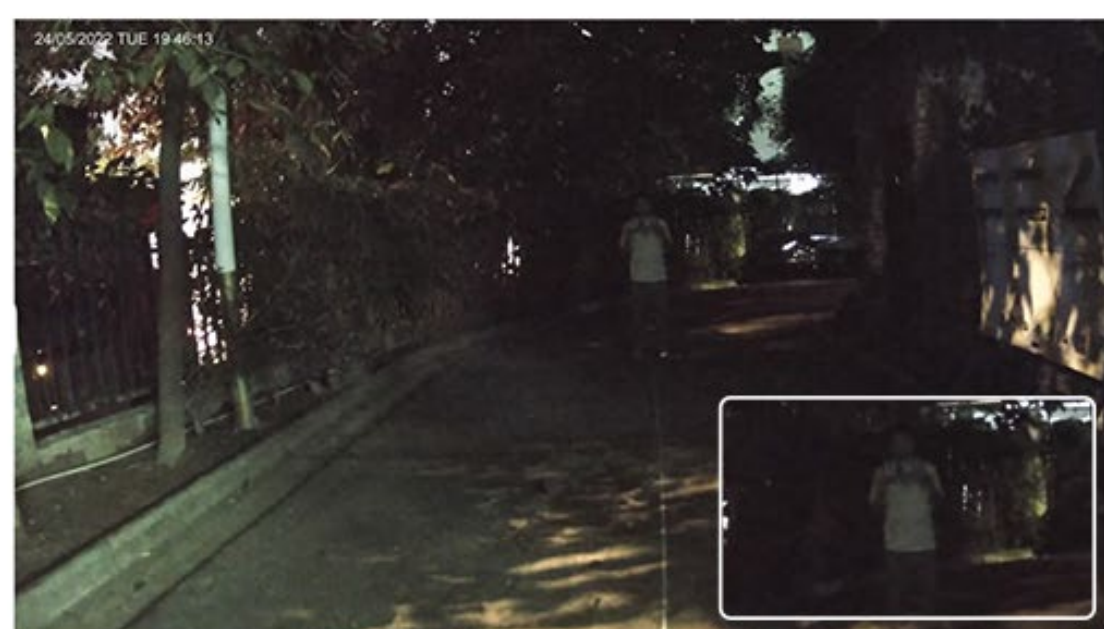

RP400WH Super Starlight Full Color IP Camera

4mm F1.0 Super Large Aperture Lens 140DB True WDR

Image Effect Comparison at Low Light Environment

Others

VS

RP400WH